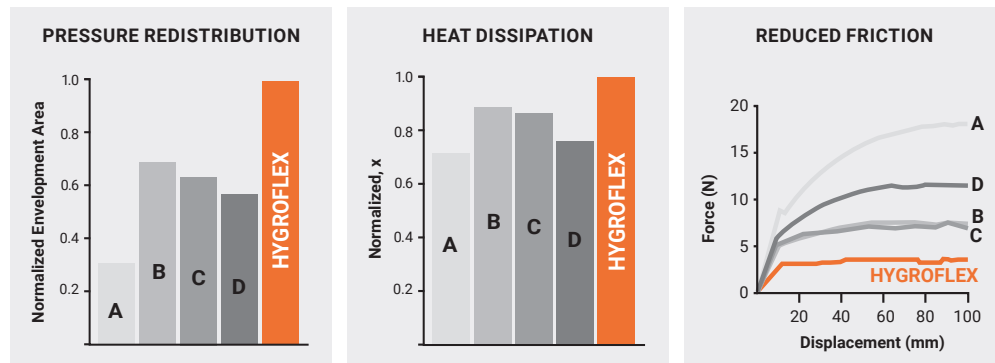

# HealthFlex Original

The Australian Made Oscar HealthFlex Original mattress has been developed to provide superior comfort and functionality.

The HealthFlex Original mattress has the appearance and feel of a domestic mattress. With **soft**, **medium** and **firm** options, there is a HealthFlex Original mattress to suit your needs.

The HealthFlex Original mattress utilises Joyce Hygroflex foam, which has been tested by RMIT to be:

- More effective pressure redistribution than traditional memory foams.
- Superior airflow, diffusing body heat more rapidly.
- No 'sinking feeling' that most memory foams experience.

## Mattress Specifications

Side walls add integrity to the mattress edges and assist with transferring in and out of bed.

|  |   |  |   |
|--|---|--|---|
| <b>SINGLE</b><br>92cm x 187cm<br>3'0" x 6'2"       | <b>LONG SINGLE</b><br>92cm x 203cm<br>3'0" x 6'8" | <b>KING SINGLE</b><br>106cm x 203cm<br>3'6" x 6'8"           | <b>DOUBLE</b><br>137cm x 187cm<br>4'6" x 6'2" |
| <b>LONG DOUBLE</b><br>137cm x 203cm<br>4'6" x 6'8" | <b>QUEEN</b><br>153cm x 203cm<br>5'0" x 6'8"      | <b>SPLIT QUEEN</b><br>76cm x 203cm<br>2'5" x 6'8" (per side) | <b>KING</b><br>183cm x 203cm<br>6'0" x 6'8"   |

## HealthFlex Layers

Super soft foam gives the quilting depth and a soft luxurious feel. Visco gel (gel infused memory foam) enhances quilting layer.

Hygroflex superb body conforming foam with superior body envelopment and heat dissipation.